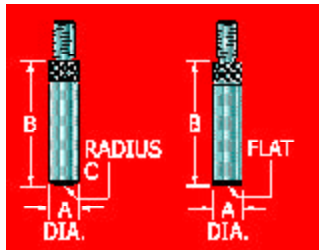

# PMA-1000 Probes

Probes

PMA-1000 Probes

A Diameter	B Length	C Radius	Order Number
.250"	.250"	.250"	310
.375"	.156"	.437"	306
.500"	.187"	.562"	311
.625"	.187"	.813"	316
.750"	.218"	1.00"	319

.125"	.250"	.187"	405
.1875"	.250"	.187"	407
.250"	.250"	.218"	409
.3125"	.250"	.250"	411
.375"	.312"	.205"	412
.437"	.343"	.250"	413
.500"	.375"	.250"	414

3mm	.250"	.187"	400-3
4mm	.250"	.187"	400-4
5mm	.250"	.187"	400-5
6mm	.250"	.218"	400-6
7mm	.250"	.234"	400-7
8mm	.250"	.250"	400-8
9mm	.312"	.250"	400-9
10mm	.312"	.250"	400-10
11mm	.343"	.250"	400-11
12mm	.343"	.250"	400-12

.187"	.750"	.187"	808
.187"	.750"	-	359
.250"	.250"	-	361
.375"	.156"	-	358
.500"	.187"	-	317
.625"	.187"	-	365

A Diameter	B Length	C Length	Order Number
.060"	.500"	.800"	525&526

A Diameter	B Length	Order Number
1.000"	.218"	367