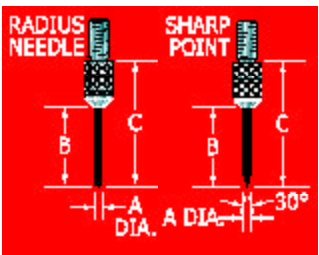

# PMA-1000 Probes

Probes

PMA-1000 Probes

A Diameter	B Length	C Radius	Order Number
.250"	.250"	.250"	310
.375"	.156"	.437"	306
.500"	.187"	.562"	311
.625"	.187"	.813"	316
.750"	.218"	1.00"	319

.125"	.250"	.187"	405
.1875"	.250"	.187"	407
.250"	.250"	.218"	409
.3125"	.250"	.250"	411
.375"	.312"	.205"	412
.437"	.343"	.250"	413
.500"	.375"	.250"	414

3mm	.250"	.187"	400-3
4mm	.250"	.187"	400-4
5mm	.250"	.187"	400-5
6mm	.250"	.218"	400-6
7mm	.250"	.234"	400-7
8mm	.250"	.250"	400-8
9mm	.312"	.250"	400-9
10mm	.312"	.250"	400-10
11mm	.343"	.250"	400-11
12mm	.343"	.250"	400-12

.187"	.750"	.187"	808
.187"	.750"	-	359
.250"	.250"	-	361
.375"	.156"	-	358
.500"	.187"	-	317
.625"	.187"	-	365

A Diameter	B Length	C Length	Order Number
.060"	.500"	.800"	525&526

A Diameter	B Length	Order Number
1.000"	.218"	367